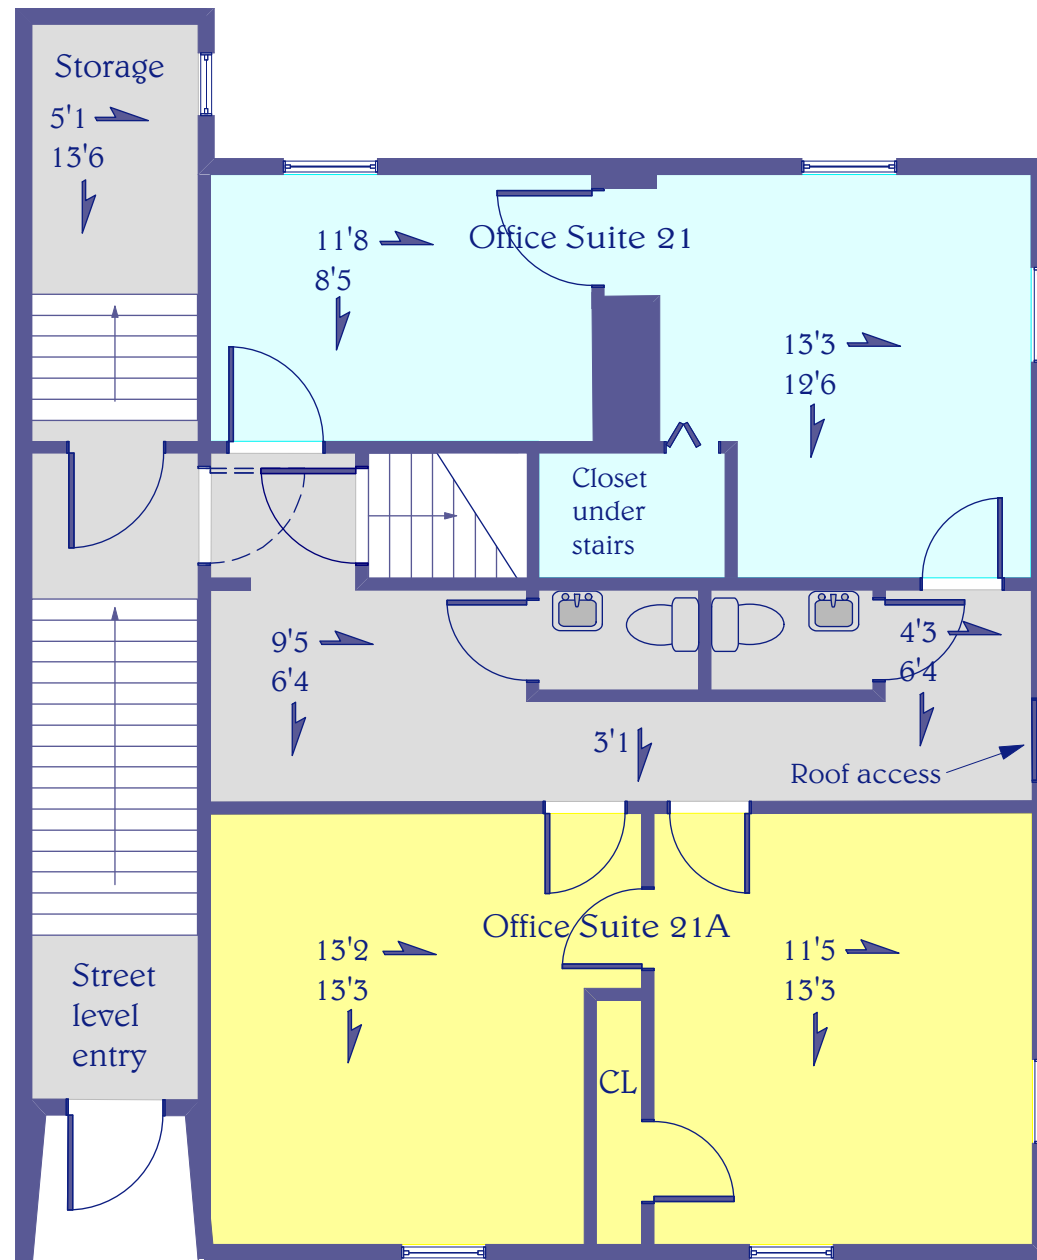

7 Montvale Ave.,
Woburn, MA
2nd Level
Office Suites 21,
21A (part)

Office Suite 21
280 sq ft

Office Suite 21A
1048 sq ft

Common Area
369 sq ft