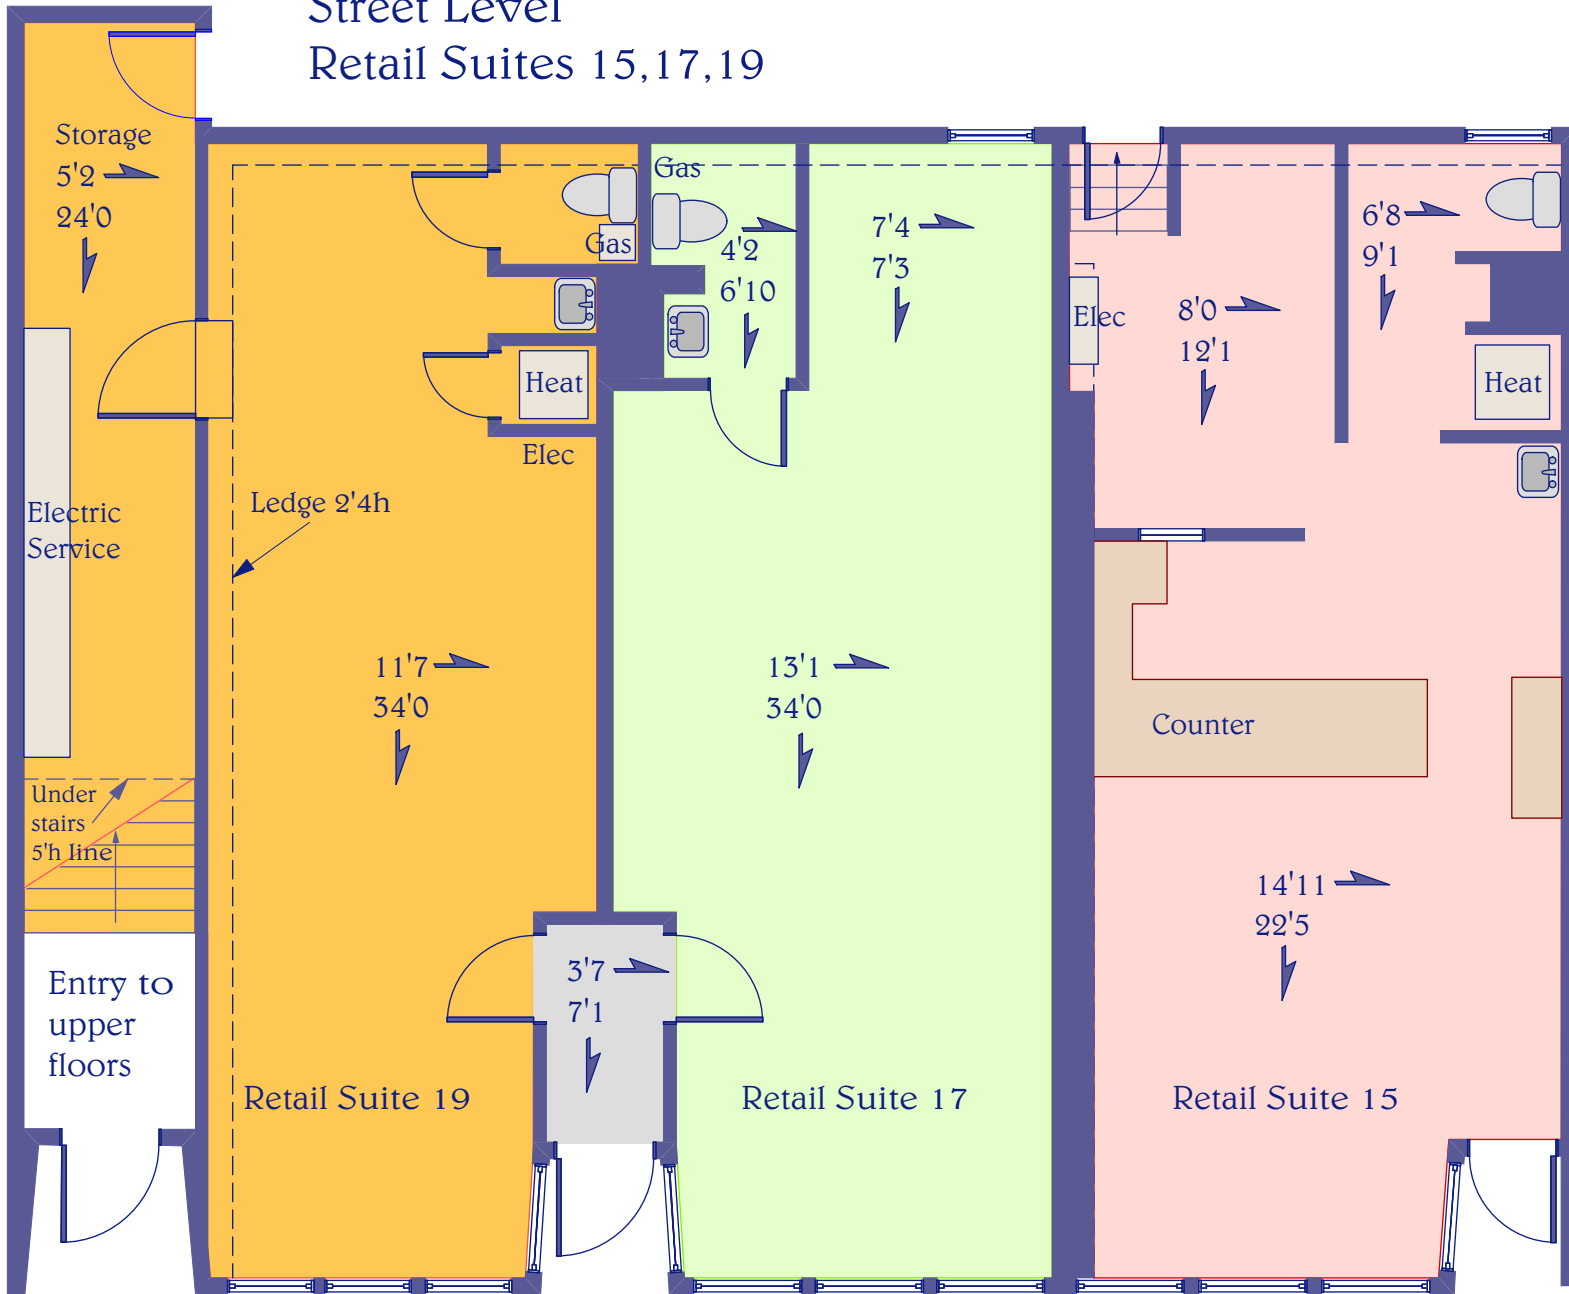

7 Montvale Ave., Woburn, MA
 Street Level
 Retail Suites 15,17,19

- Retail Suite 15
480 sq ft
- Retail Suite 17
426 sq ft
- Retail Suite 19
543 sq ft
- Common Area
25 sq ft